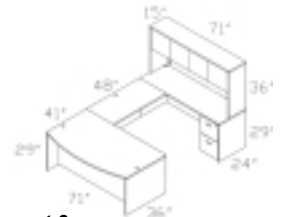

SHOWN: (Mahogany)
Reception Unit
End Table
Chair-08

(Reception Unit also available in Ruby, Jade, Emerald Collections)

Amber, a collection with styling and functionality offers solution to put leverage in your budget. Have every dollar do double duty. 3mm PVC tough edge with fluted design. High density laminate resist scratches and nicks. Steel ball bearing slides provide the full access for filing. Smart cord management are standard on surfaces or modesty panel of desks, credenzas, bridges, returns, hutches, corner units for easy wire routing and connection. A choice of rich mahogany or cherry offers a wide range of selections and furniture arrangement.

SHOWN: (Cherry)
Task Unit 'U'
ABULCC(R), A623, A825, A327,
A826, A510, Chair-07

Task Unit 'L'
A322, A324, A831, A832,

Layout 1
Consist of:
A822, A824, A831, A832
(Center drawer is not included.)
List

Layout 6
Consist of:
A822, A823, A825, A831, A832, A826
(Center drawer is not included.)
List

Layout 11
Consist of:
A822, A831(2), A825, A832(2)
(Center drawer is not included.)
List

Layout 16
Consist of:
A827, A328
List

Layout 2
Consist of:
A322, A324, A831, A832, A510
List

Layout 7
Consist of:
A822, A623, A621, A831, A832,
A826, A510
(Center drawer is not included.)
List