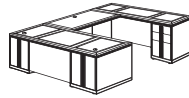

RIGHT EXECUTIVE "U" DESK

7435-85

Consists of:
-570 Executive Left Single Ped Desk
W72 D36 H30
-571 Right Single Ped Credenza
W72 D24 H30
-59 "U" Bridge
W48 D24 H30

ALSO AVAILABLE:

LEFT EXECUTIVE "U" DESK

7435-86

Consists of:
-580 Executive Right Single Ped Desk
-581 Left Single Ped Credenza
-59 "U" Bridge

Desk:

- Center keyboard drawer with drop-front.
- Box / box / file drawer.
- Hidden storage accessible via spring loaded panel on approach side of the ped.
- Locking pedestal.
- Grommets in top corners.

Credenza:

- Center keyboard drawer with drop-front.
- Box / box / file drawer.
- Two hidden compartments accessible via spring loaded panels, each with a removable shelf.
- Removable modesty panel.
- Locking pedestal.