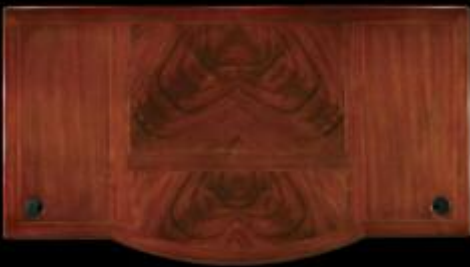

A M E R I C U S
COLLECTION 7435

Inspired by the Art Deco periods of the 20's and 30's, Americus showcases a rich, Russet Mahogany finish including book matched crotch mahogany tops with walnut borders, fluted channels, and dentil moulding for a truly distinct transitional style. Function is also paramount with features that include wire management, fully extending drawers and locking pedestals. In addition, Americus also features cleverly designed concealed storage accessible via spring loaded panels.

A M E R I C U S

COLLECTION 7435

2

EXECUTIVE DESK

7435-36

W72 D36 H30

ALSO AVAILABLE:

66" EXECUTIVE DESK

EXECUTIVE DESK WITH BOW FRONT

7435-37

W72 D40.25 H30

- Center keyboard drawer with drop-front.
- Box / box / file drawer per pedestal.
- Hidden storage accessible via spring loaded panel on approach side of peds.
- Locking pedestals.
- Grommets in top corners.