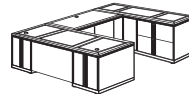

Bridge:

- Keyboard drawer with drop-front.
- Cable accessible.

RIGHT EXECUTIVE "U" WITH LATERAL FILE

7435-537

Consists of:
-570 Executive Left Single Ped Desk
W72 D36 H30
-647 Executive Right Lateral File Credenza
W72 D24 H30
-59 "U" Bridge
W48 D24 H30

ALSO AVAILABLE:

LEFT EXECUTIVE "U" WITH LATERAL FILE

7435-538

Consists of:
-580 Executive Right Single Ped Desk
-648 Executive Left Lateral File Credenza
-59 "U" Bridge

Desk:

- Keyboard drawer with drop-front.
- Box / box / file drawer.
- Hidden storage accessible via spring loaded panel on approach side of the ped.
- Locking pedestal.
- Grommets in top corners.

Credenza:

- Two lateral file drawers.
- Two hidden compartments accessible via spring loaded panels, each with a removable shelf.
- Removable modesty panel.
- Locking pedestal.

Bridge:

- Keyboard drawer with drop-front.
- Cable accessible.