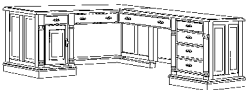

COMPUTER "L" DESK

7665-48

W72 D78 H30

1. Consists of:
2. -480 Left Single Computer Pedestal Desk
     W72 D30 H30
   - -489 Right Single Pedestal Return
     W48 D21 H30

DESK FEATURES:

- Pull-out drop-front keyboard drawer with pencil tray, cable access and power manager / surge protector.
- Writing board / felt-lined box drawer with pencil tray / door cabinet with a CPU compartment and three pigeon hole drawers.
- Kneehole shelf.
- Cable accessible.

RETURN FEATURES:

- Felt-lined center drawer with a pencil tray.
- Writing board / felt-lined box / box with removable dividers / file drawer.
- Bottom two drawers secure via kneehole lock.
- Cable accessible.