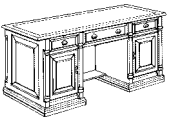

COMPUTER CREDENZA

7665-22

W72 D24 H30

- Pull-out drop-front keyboard drawer with pencil tray and cable access.
- Writing board / felt-lined box drawer with pencil tray / door cabinet per pedestal.
- Left cabinet features two pull-out shelves.
- Right cabinet has a CPU compartment and three pigeon hole drawers.