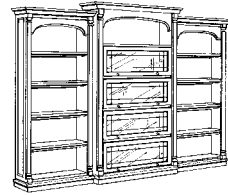

CURIO OVERHEAD STORAGE

7665-44

W73 D16.5 H50

- Two cabinets, each with an adjustable glass shelf.
- Center has one adjustable and one fixed shelf.
- Canister light in each cabinet.
- Task light.

LATERAL FILE

7665-16

W36 D24 H30.5

- Two locking file drawers.
- Equipped with anti-tip device.

THREE DOOR BARRISTER BOOKCASE

7665-04

W42 D17.5 H56.5

FOUR DOOR BARRISTER BOOKCASE

7665-06

W42 D17.5 H71.5

CENTER LIBRARY BOOKCASE

7665-203

W48 D19.5 H82

- Four Barrister style compartments with glass front lift-up doors.
- Open storage shelf.
- Can be used alone or in combination with -204 and -205 to form a three piece wall.