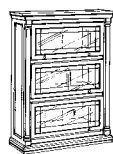

THREE DOOR BARRISTER BOOKCASE

7665-04

W42 D17.5 H56.5