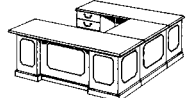

CREDENZA FEATURES:

- Box / locking file drawer.
- Cable accessible.

LEFT EXECUTIVE "U" DESK

7350-58

1. Consists of:
2. -580 Executive Right Single Pedestal Desk
     W72 D36 H30
   - -581 Executive Left Single Pedestal Credenza
     W72 D21 H30
   - -59 "U" Bridge, W50 D24 H30

ALSO AVAILABLE:
RIGHT EXECUTIVE "U" DESK
7350-57

1. Consists of:
2. -570 Executive Left Single Pedestal Desk
   - -571 Executive Right Single Pedestal Credenza
   - -59 "U" Bridge

DESK FEATURES:

- Pull-out writing board, box/file drawer.
- Central locking via center drawer.

CREDENZA FEATURES:

- Box / locking file drawer.
- Cable accessible.

BRIDGE FEATURES:

- Cable accessible.