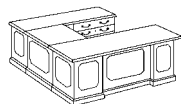

BRIDGE FEATURES:

- Cable accessible.

RIGHT EXECUTIVE PERSONAL FILE "U" DESK

7350-507

Consists of:
-370 Left Single Pedestal Desk, W72 D28 H30
-527 Right Single Pedestal Personal File Credenza W72 D21 H30
-59 "U" Bridge, W50 D24 H30

ALSO AVAILABLE:

LEFT EXECUTIVE PERSONAL FILE "U" DESK

7350-508

Consists of:

-380 Right Single Pedestal Desk
-528 Left Single Pedestal Personal File Credenza
-59 "U" Bridge

DESK FEATURES:

- Pull-out writing board / box / file drawer.
- Central locking via center drawer.

CREDENZA FEATURES:

- Finished back with decorative wood mouldings.
- Box / box / locking personal file / locking lateral file drawer.
- Cable accessible.

BRIDGE FEATURES:

- Cable accessible.