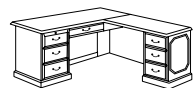

RIGHT EXECUTIVE "L" DESK

7350-55

1. Consists of:
2. -570 Executive Left Single Pedestal Desk
     W72 D36 H30
   - -579 Executive Right Single Pedestal Return
     W48 D24 H30

ALSO AVAILABLE:
LEFT EXECUTIVE "L" DESK
7350-56

1. Consists of:
2. -580 Executive Right Single Pedestal Desk
   - -589 Executive Left Single Pedestal Return

- Same features as the 7350-48/7350-49.