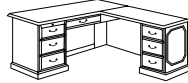

RIGHT EXECUTIVE RIGHT "L" DESK

7350-48

1. Consists of:
2. -480 Executive Left Single Pedestal Desk
     W66 D30 H30
   - -579 Executive Right Single Pedestal Return
     W48 D24 H30

ALSO AVAILABLE:
LEFT EXECUTIVE "L" DESK
7350-49

1. Consists of:
2. -490 Executive Right Single Pedestal Desk
   - -589 Executive Left Single Pedestal Return

DESK FEATURES:

- Pull-out writing board, box / file drawer.
- Center drawer with central locking.