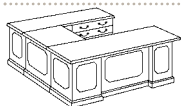

6

RIGHT EXECUTIVE LATERAL FILE "U" DESK

7350-537

Consists of:
-370 Left Single Pedestal Desk, W72 D28 H30
-547 Right Single Pedestal Lateral File Credenza W72 D21 H30
-59 "U" Bridge, W50 D24 H30

ALSO AVAILABLE:

LEFT EXECUTIVE LATERAL FILE "U" DESK

7350-538

Consists of:

-380 Right Single Pedestal Desk
-548 Left Single Pedestal Lateral File Credenza
-59 "U" Bridge

DESK FEATURES:

- Pull-out writing board / box / file drawer.
- Central locking via center drawer.

CREDENZA FEATURES:

- Finished back with decorative wood mouldings.
- Two locking lateral file drawers.
- Cable accessible.