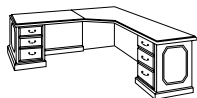

RETURN FEATURES:

- Box / locking file drawer.
- Cable accessible.

RIGHT CPU CORNER UNIT

7350-76

1. Consists of:
2. -389 Left Single Pedestal CPU Return
     W48 D24 H30
   - -517 Right Single Pedestal Corner Credenza
     W72 D36 H30

ALSO AVAILABLE:
LEFT CPU CORNER UNIT
7350-77

1. Consists of:
2. -379 Right Single Pedestal CPU Return
   - -518 Left Single Pedestal Corner Credenza

RETURN FEATURES:

- Tower computer compartment.
- Cable accessible.
- Power manager.