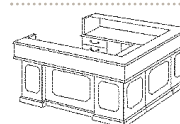

RIGHT "L" RECEPTION DESK

RIGHT "U" RECEPTION DESK

7350-657

Consists of:

-370 Left Single Pedestal Desk, W72 D28 H30
-577 Right Single Pedestal Credenza W72 D24 H30
-59 "U" Bridge, W50 D24 H30
-531 Desk Riser, W72 D25.25 H14
-532 Credenza Riser, W72 D21.25 H14
-535 Bridge Riser, W76 D12 H14

ALSO AVAILABLE:

LEFT "U" RECEPTION DESK

7350-658

Consists of:

-380 Right Single Pedestal Desk
-588 Left Single Pedestal Credenza
-59 "U" Bridge
-531 Desk Riser
-532 Credenza Riser
-535 Bridge Riser

DESK FEATURES:

- Pull-out writing board / box / file drawer.
- Central locking via center drawer.

CREDENZA FEATURES:

- Finished back with recessed modesty panel and decorative wood mouldings.
- Box/locking file drawer.