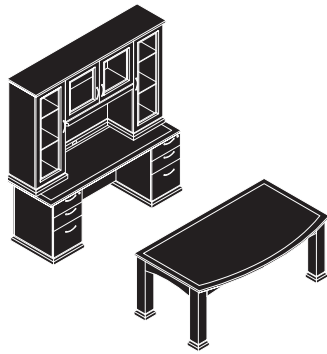

Office Furniture Today

Emerald Collection

Desk. Credenza. Configuration

Product Code	D	W	H	Weight lbs.	Cubic ft.	Cartons	List Price
EM-416N. MAHO .COGN							$7,090
<i>desk</i>	36/42	72	30	224	19.57	1	
<i>credenza</i>	24	72	30	89	4.99	1	
<i>ped 2b1f</i>	22	15½	28½	84	9.04	1	
<i>ped 2b1f</i>	22	15½	28½	84	9.04	1	
<i>hutch</i>	16	72	49	251	39.33	1