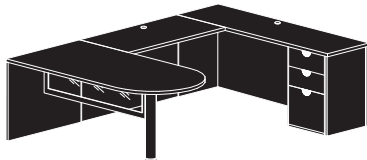

U-Desk. Bullet Shape
Metal Leg /Glass Panel
non-handed

JA-151N. MAHO .CHER	<i>left or right</i>						$2,880
<i>desk</i>	36	71¾	29	143	8.97	2	
<i>bridge</i>	24	42	29	57	2.73	1	
<i>credenza</i>	20	71¾	29	108	5.52	1	
<i>ped 2b1f</i>	18½	15½	27½	62	6.27	1	

JA-152N. MAHO .CHER	<i>left or right</i>						$2,935
<i>desk</i>	36	71¾	29	143	8.97	2	
<i>bridge</i>	24	48	29	69	3.02	1	
<i>credenza</i>	20	71¾	29	108	5.52	1	
<i>ped 2b1f</i>	18½	15½	27½	62	6.27	1