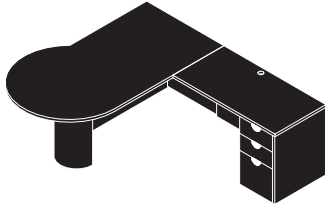

Office Furniture Today

Jade Collection

Jade

L-Desk. P-Shape
right variation shown

Product Code	D	W	H	Weight lbs.	Cubic ft.	Cartons	List Price
JA-119L. MAHO .CHER left							$2,280
desk	36/42	71¾	29	156	10.57	2	
return	24	42	29	79	3.77	1	
ped 2b1f	18½	15½	27½	62	6.27	1	
JA-119R. MAHO .CHER right							$2,280
desk	36/42	71¾	29	156	10.57	2	
return	24	42	29	79	3.77	1	
ped 2b1f	18½	15½	27½	62	6.27	1	
JA-120L. MAHO .CHER left							$2,340
desk	36/42	71¾	29	156	10.57	2	
return	24	48	29	82	3.77	1	
ped 2b1f	18½	15½	27½	62	6.27	1	
JA-120R. MAHO .CHER right							$2,340
desk	36/42	71¾	29	156	10.57	2	
return	24	48	29	82	3.77	1	
ped 2b1f	18½	15½	27½	62	6.27	1