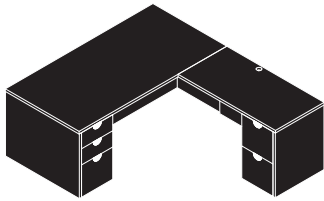

desk shells
return shells
bridges
bridge credenza shells
pedestal storage
lateral storage
hutch storage
vertical storage
bookcases
conference tables
occasional tables
guest chairs
accessories

Office Furniture Today

Jade

Office Furniture Today

Jade Collection

Jade

Credenza. 2f / 2f

Product Code	D	W	H	Weight lbs.	Cubic ft.	Cartons	List Price
JA-106N. MAHO .CHER							\$2,640
<i>credenza</i>	20	71¾	29	108	5.52	1	
<i>2f</i>	18½	34⅝	27½	99	13.83	1	
<i>2f</i>	18½	34⅝	27½	99	13.83	1	