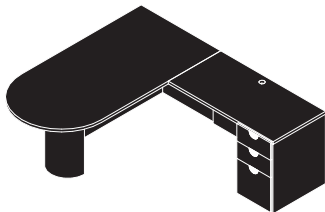

Jade

Office Furniture Today

Jade Collection

Jade

L-Desk. P-Shape
right variation shown

Product Code	D	W	H	Weight lbs.	Cubic ft.	Cartons	List Price
JA-119L. MAHO .CHER left							\$2,280
desk	36/42	71¾	29	156	10.57	2	
return	24	42	29	79	3.77	1	
ped 2b1f	18½	15½	27½	62	6.27	1	
JA-119R. MAHO .CHER right							\$2,280
desk	36/42	71¾	29	156	10.57	2	
return	24	42	29	79	3.77	1	
ped 2b1f	18½	15½	27½	62	6.27	1	
JA-120L. MAHO .CHER left							\$2,340
desk	36/42	71¾	29	156	10.57	2	
return	24	48	29	82	3.77	1	
ped 2b1f	18½	15½	27½	62	6.27	1	
JA-120R. MAHO .CHER right							\$2,340
desk	36/42	71¾	29	156	10.57	2	
return	24	48	29	82	3.77	1	
ped 2b1f	18½	15½	27½	62	6.27	1	