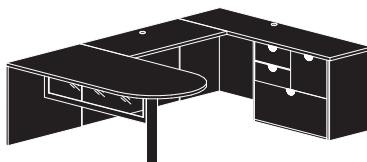

U-Desk. Bullet Shape
Metal Leg /Glass Panel
non-handed

JA-153N. MAHO .CHER	<i>left or right</i>						$3,450
<i>desk</i>	36	71¾	29	143	8.97	2	
<i>bridge</i>	24	42	29	57	2.73	1	
<i>credenza</i>	20	71¾	29	108	5.52	1	
<i>ped 2b2f</i>	18½	30	27½	144	12.16	1	

JA-154N. MAHO .CHER	<i>left or right</i>						$3,505
<i>desk</i>	36	71¾	29	143	8.97	2	
<i>bridge</i>	24	48	29	69	3.02	1	
<i>credenza</i>	20	71¾	29	108	5.52	1	
<i>ped 2b2f</i>	18½	30	27½	144	12.16	1