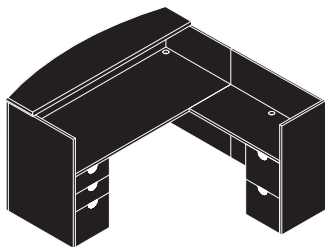

L-Desk. Bowfront. Reception
Wood Transaction Shelf
non-handed

JA-123N. MAHO .CHER left or right							$3,390
desk	30/36	71¾	43	246	9.81	1	
ped 2b1f	24½	15	27½	73	8.05	1	
return	20	42	43	99	4.09	1	
ped 2f	18½	15½	27½	56	6.27	1