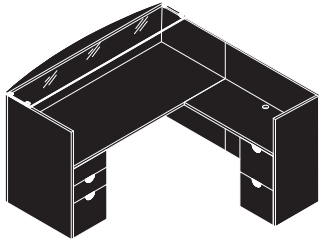

Office Furniture Today

Jade Collection

Jade

L-Desk. Bowfront. Reception
Glass Transaction Shelf
non-handed

Product Code	D	W	H	Weight lbs.	Cubic ft.	Cartons	List Price
JA-124N. MAHO .CHER	<i>left or right</i>						$3,490
<i>desk</i>	30/36	71¾	43	263	11.44	1	
<i>ped 2b1f</i>	24½	15	27½	73	8.05	1	
<i>return</i>	20	42	43	99	4.09	1	
<i>ped 2f</i>	18½	15½	27½	56	6.27	1