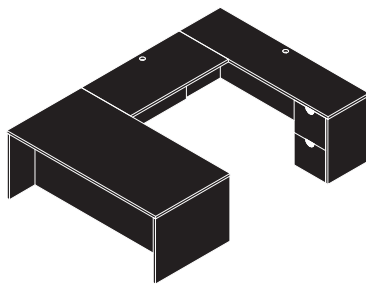

Office Furniture Today

Jade Collection

Jade

L-Desk. Bowfront. Reception
Glass Transaction Shelf
non-handed

Product Code	D	W	H	Weight lbs.	Cubic ft.	Cartons	List Price
JA-124N. MAHO .CHER	<i>left or right</i>						\$3,490
<i>desk</i>	30/36	71¾	43	263	11.44	1	
<i>ped 2b1f</i>	24½	15	27½	73	8.05	1	
<i>return</i>	20	42	43	99	4.09	1	
<i>ped 2f</i>	18½	15½	27½	56	6.27	1	